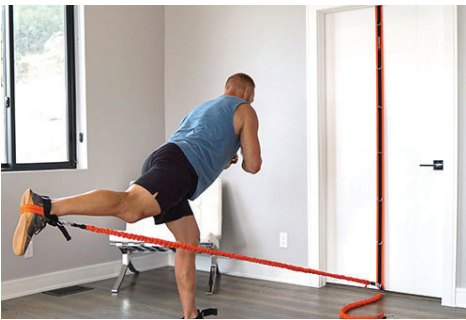

## ALL IN ONE TRAINING

- Attachments to work the entire body
- Four Slastix for a custom training experience
- Spine Strap to anchor anywhere in your home

## SPECIFICATIONS

Resistance	10, 15, 20, 25, 30, lbs
Shipping Dimensions	14 x 11 x 5
Shipping Weight	6 lbs
Color	Orange, black
Handle Type	Textured grip, Foot straps
Stretch Ratio	4:1