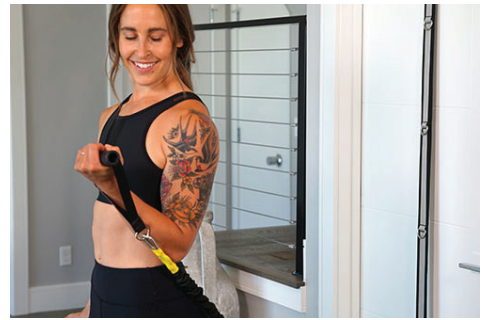

## RESISTANCE BAND KIT

WATCH NOW

## ALL IN ONE TRAINING

- Attachments to work the entire body
- Four Slastix for a custom training experience
- Spine Strap to anchor anywhere in your home

## SPECIFICATIONS

Resistance	10, 15, 20, 25, 30, lbs
Shipping Dimensions	14 x 11 x 5
Shipping Weight	6 lbs
Color	Orange, black
Handle Type	Textured grip, Foot straps
Stretch Ratio	4:1