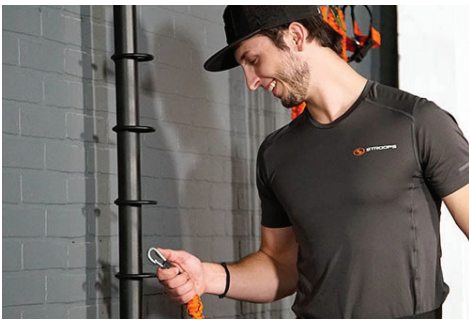

SPINE

WALL MOUNTED ANCHOR

WATCH NOW

SPACE-CONSCIOUS

- 78, 48, in available
- Wall mounted
- Allows for multiple heights

SPECIFICATIONS

Max weight	250lbs
Max users	2
Anchor points	8 to 13
Shippin Dimensions	81 x 4 x 4
Shipping Weight	40 lbs