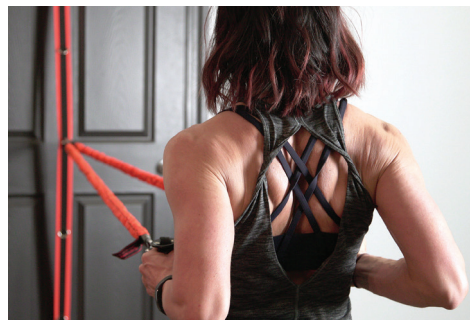

SPINE STRAP

DOOR READY ANCHOR

PERSONAL GYM

- 85 in maximum door height
- Dual strap protection
- High, middle, and low anchoring
- Anti-slip clasp
- Available in black and orange

SPECIFICATIONS

Max weight	150lbs
Max users	2
Anchor points	7
Shipping Dimensions	2 x 2 x 8
Shipping Weight	1 lb