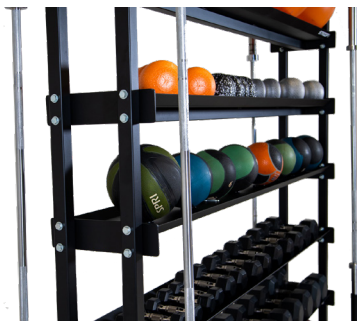

FIVE SHELF RACK

ALL YOUR EQUIPMENT NEEDS

STROOPS

HEAVY DUTY

- 5 shelves
- Hold dumbbells, kettlebells, med balls, rollers, and much more.
- Optional attachments to hold even more gear
- Made of 11 guage steel

SPECIFICATIONS

Shipping Dimensions 48" x 19" x 95"

Shipping Weight 587lbs

Assembled Size 98" x 93.5" x 24"