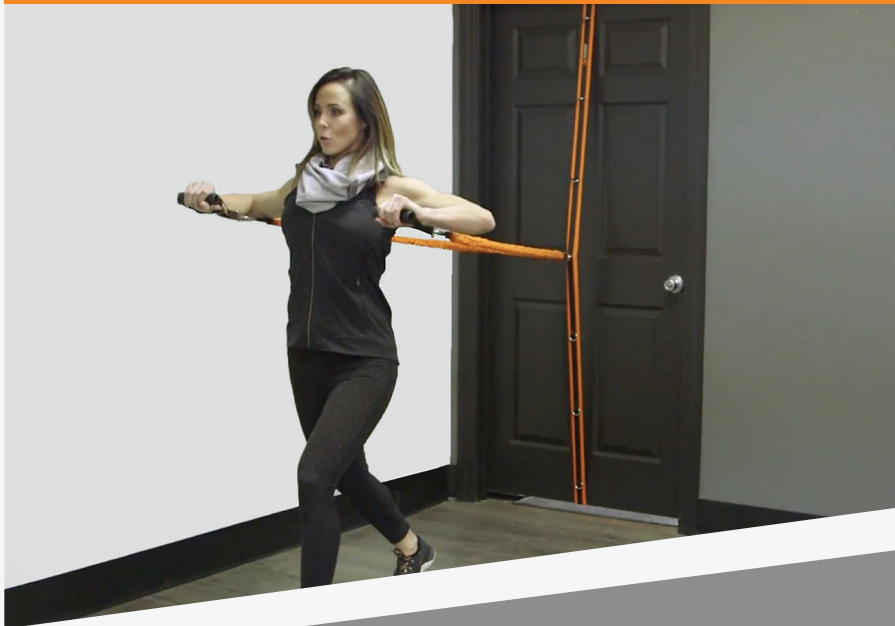

//SPINE STRAP

SKU: SPINESTRAP